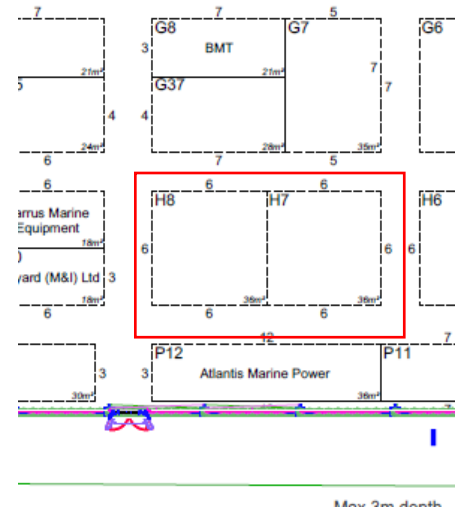

In addition, we provide **room for individual profiling** of each stand, which can be coordinated with our stand contractor.

PRICES

Regular stand package:

NME members: NOK 8,650.- per sqm

Non-members: NOK 9,950.- per sqm